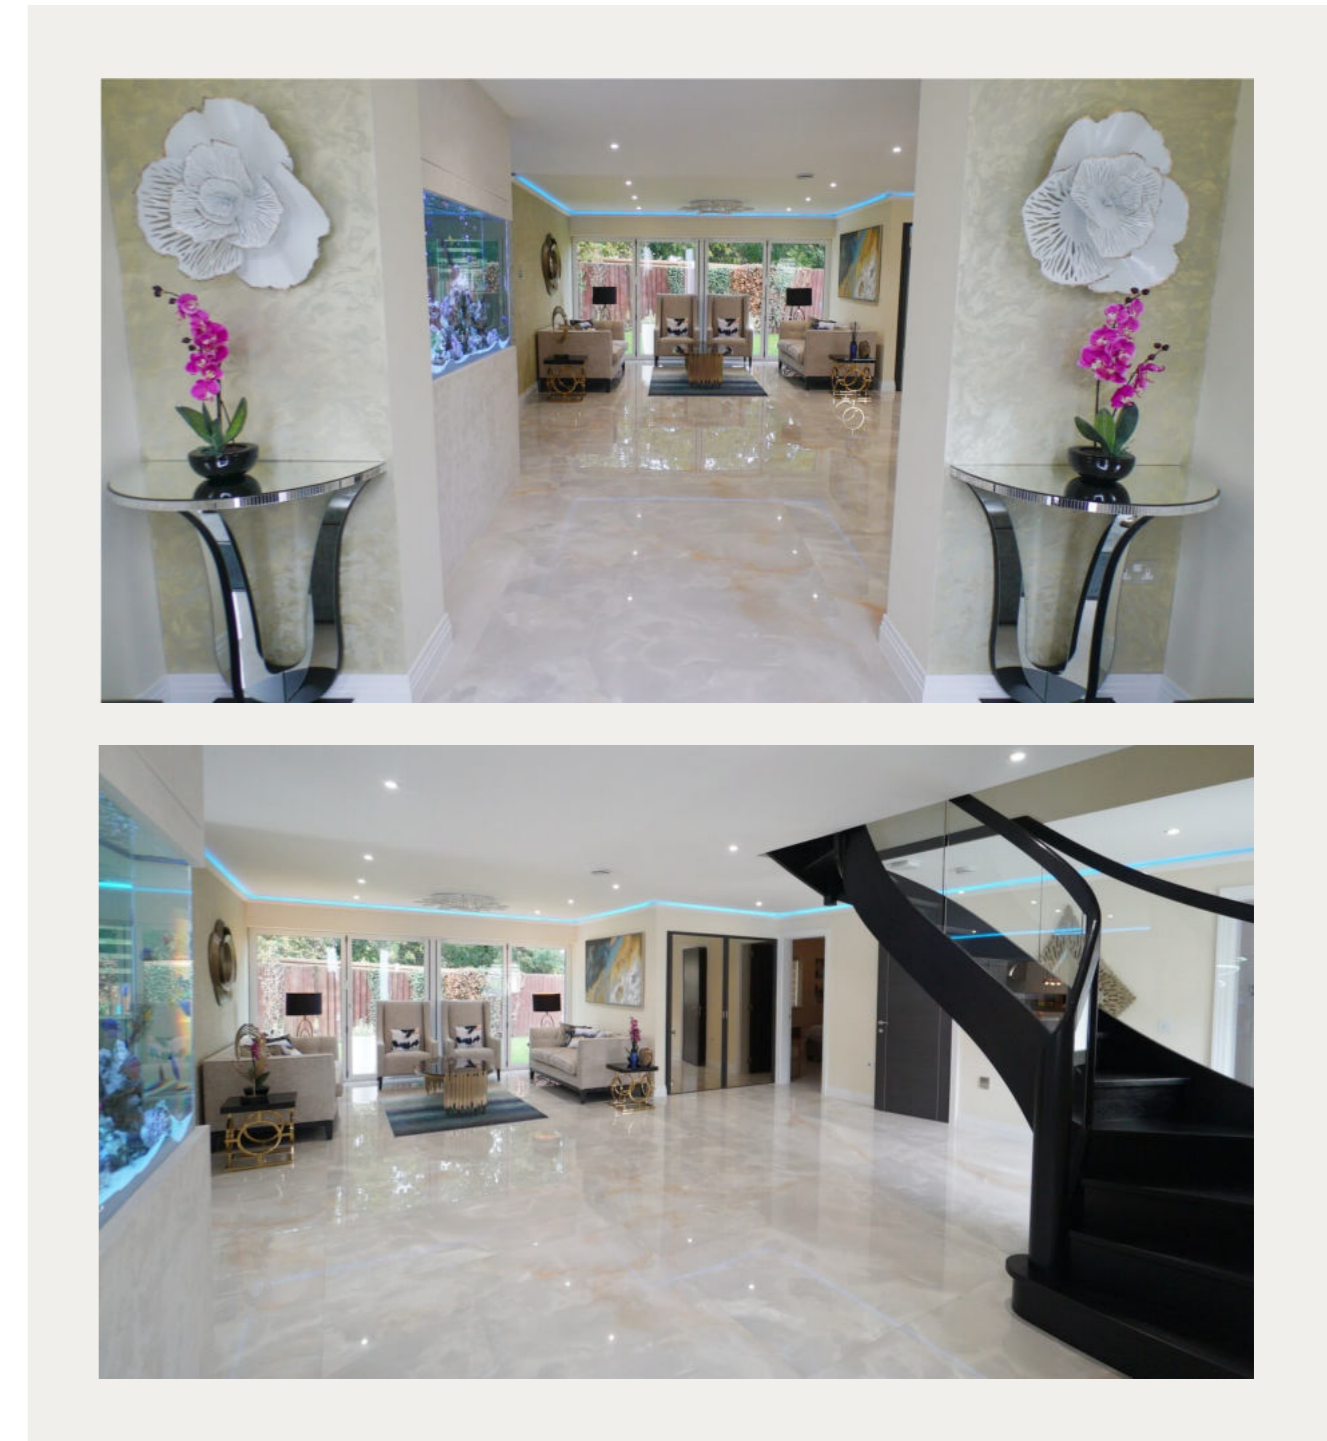

BEXLEY

PRIVATE | RESIDENCY

Deccori took care of all internal aspects of design from initial planning through furniture, fitting and equipment selection to styling of property with decorative paint finishes, mirrors and accessories.

Along with the building company carry out the structural work to high standards also creating an outstanding feature wall aquarium. Designed all bathrooms from plumbing plans to final accessories.

Design and customised kitchen toward the client's need and coordinated furniture set out with lighting and electrical layouts creating a beautiful jet well-coordinated layout.