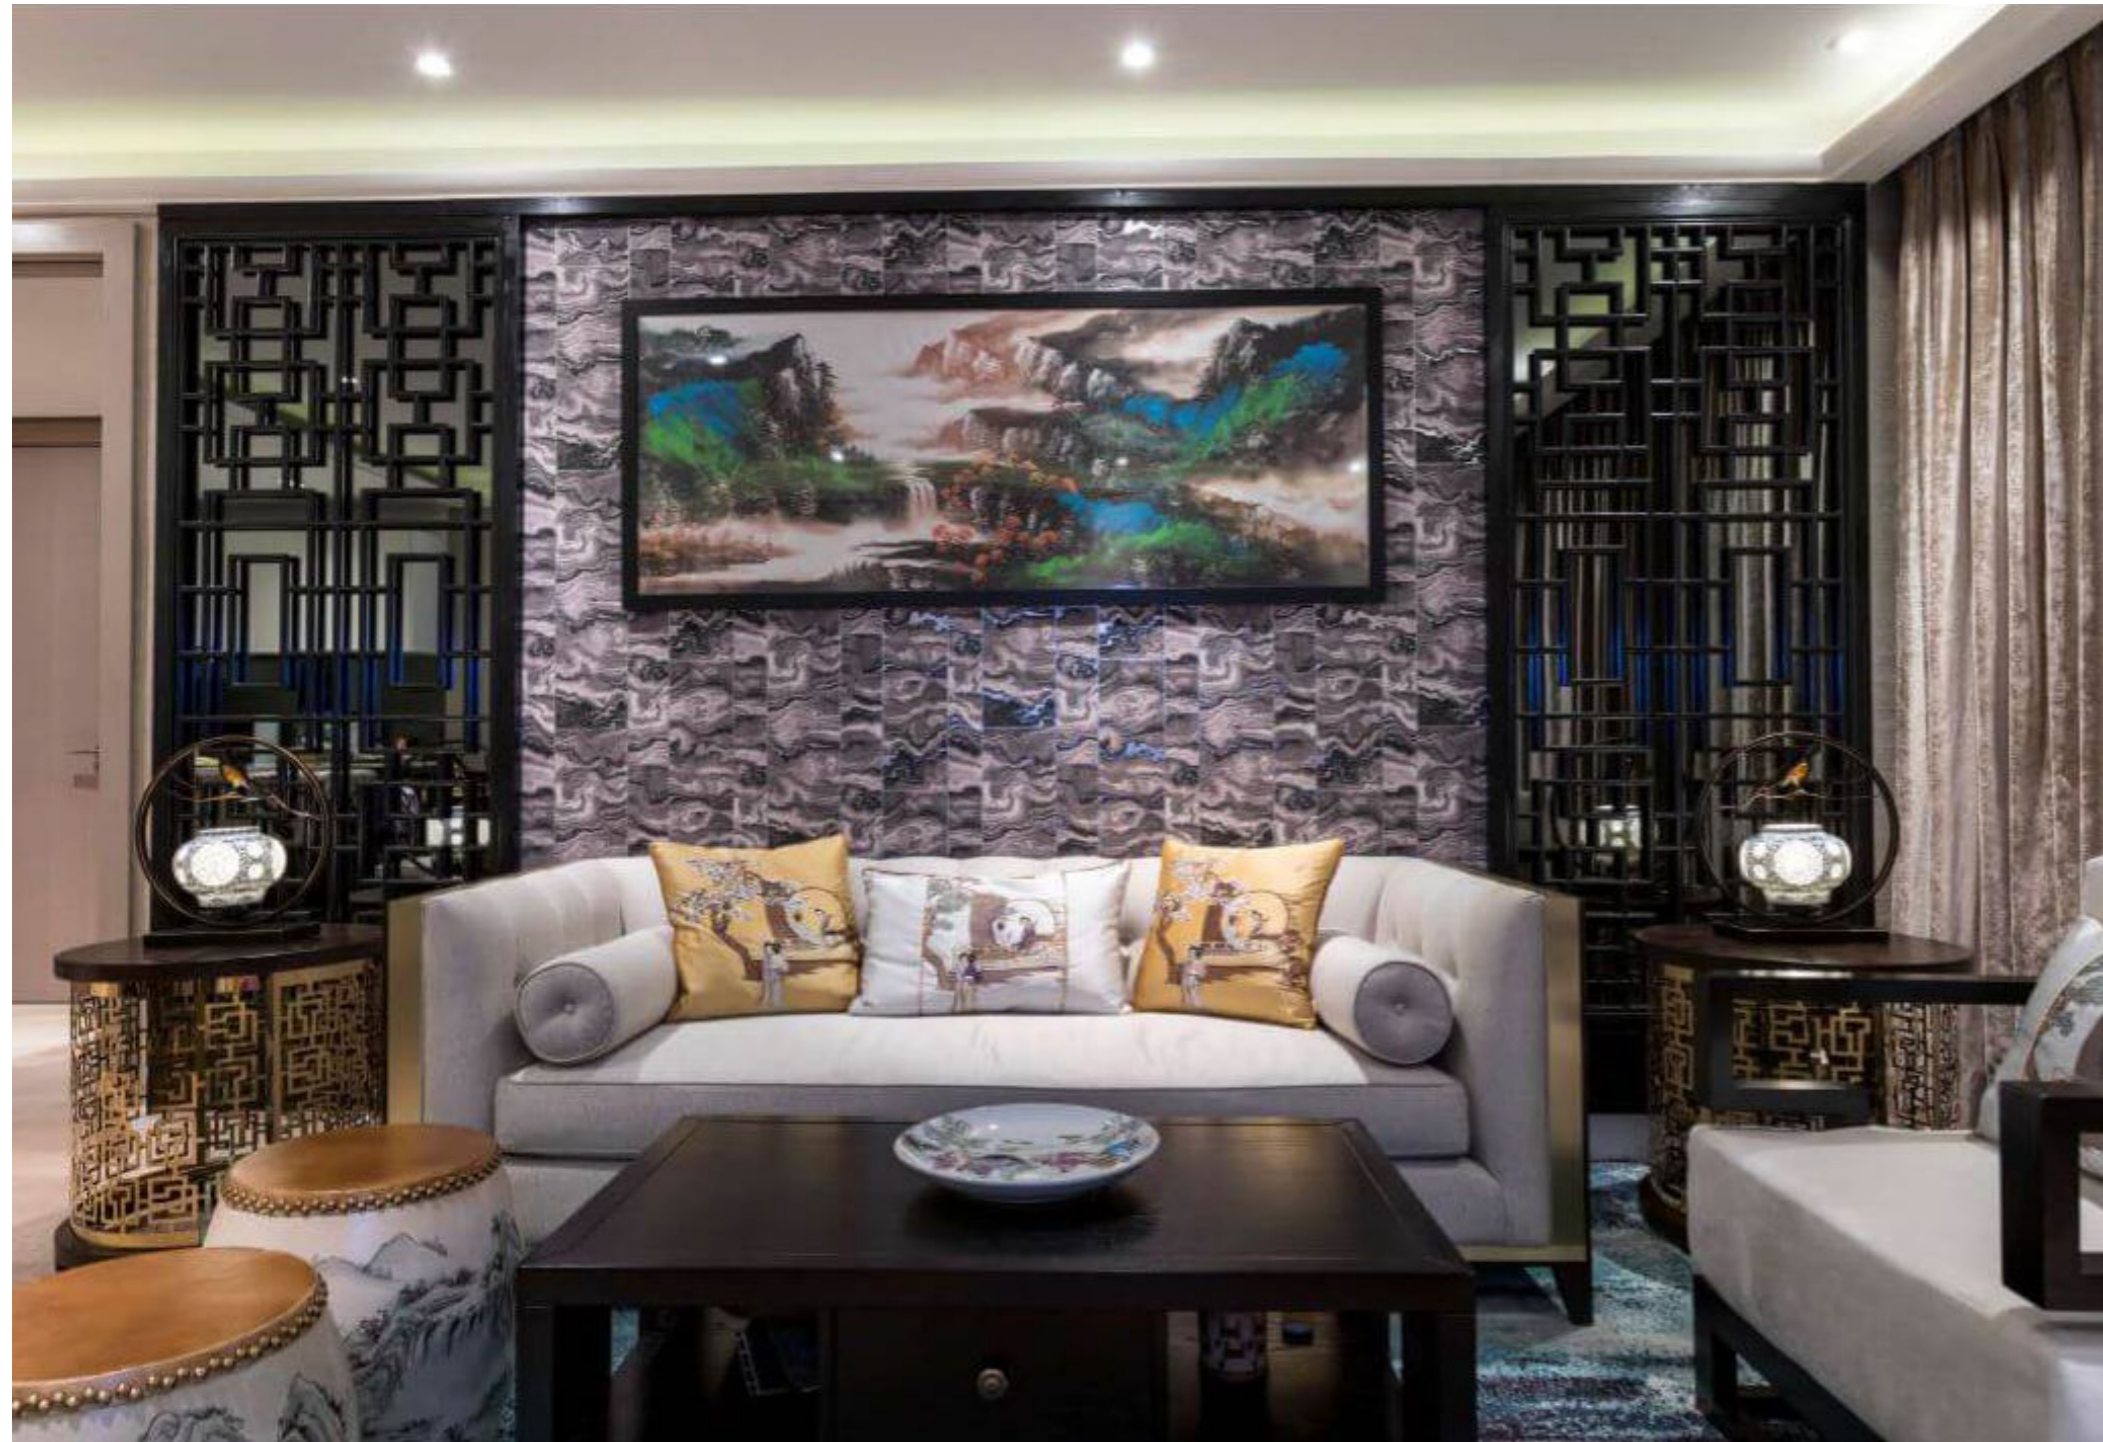

The master bedroom (shown bottom right) had a modern floating bed installed, with an accompanied high padded headboard.

Well-travelled and with a taste for the finest finishes and fabrics, our inspiration came from each family member's personal tastes and lifestyles, which we reflected in the apartment's new design. In addition to the FF&E, bespoke pieces to create a unique touch to the apartment.